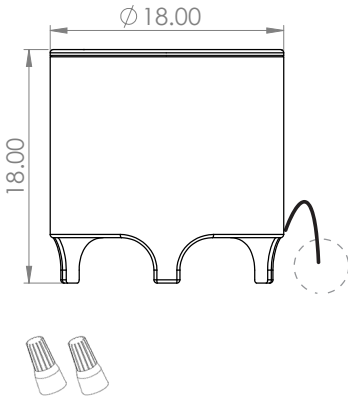

80hm Wiring