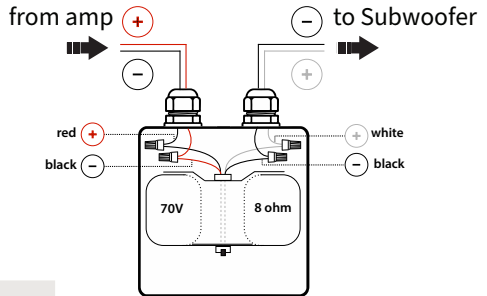

70V Wiring (Using JB1300)

TECHNICAL ASSISTANCE

Please refer to ambisonicsystems.com for the full installation guidelines. If you have any questions or concerns about installing or using this product, you can reach us through one of the following methods:

Phone: (844) 674 - 4461

Hours of operation: 8:00am - 5:00pm (Pacific Time), Mon - Fri

Email: sales@originacoustics.com