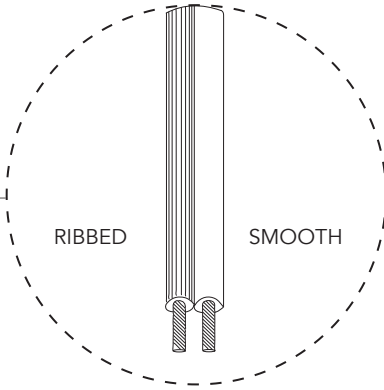

## 80hm Wiring

SMOOTH wire is positive  
RIBBED wire is negative

Includes a pair of silicon filled  
wire nuts for the connection