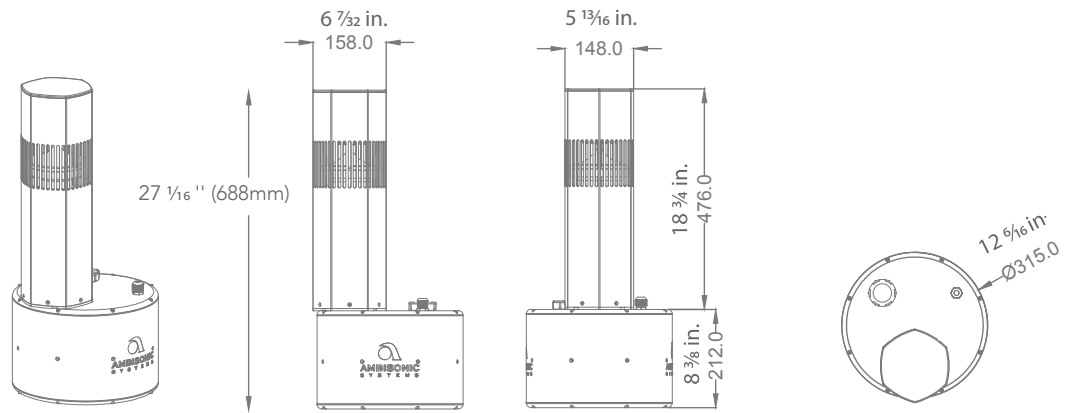

Line Drawings

Orthographic View

• Side Views x 2 •

Overhead View

*All product specifications are subject to change. Please refer to ambisonicsystems.com for latest information.