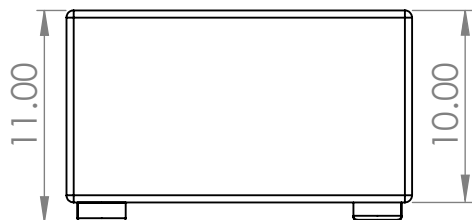

## S28BP-AW Specifications

System Type	Bandpass parallel double tuned subwoofer
Driver Components	2 x 8" composite cone long throw woofers ( <i>All Weather</i> )
Frequency Range	40hz – 150hz
Maximum SPL	120db Continuous, 123db Peak
Sensitivity, 2.83v/1 meter	94dB
Power Handling / Per Channel	200w AES, 400w Peak
Rated Impedance	Dual 8 Ohms, Stereo
Input Connectors	Dual 18" pigtail with water proof wire-nuts
Enclosure	IP-65 rated all weather composite
Dimensions, (H x W x D) inches (mm)	11.00" (27.9cm) x 18.00" (45.7cm) x 13.50 (34.3cm)
Weight, net / shipping	49Lbs (22.2kg) / 56lbs (25.4kg)
Warranty	Limited 3-year warranty