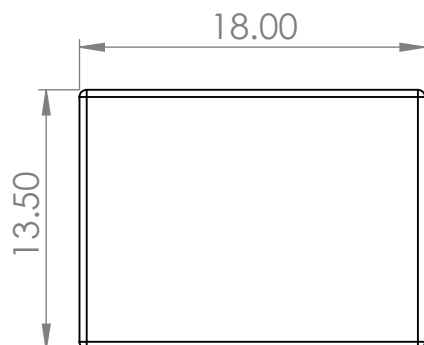

## S28BP-AW Specifications

System Type	Bandpass parallel double tuned subwoofer
Driver Components	2 x 8" composite cone long throw woofers ( <i>All Weather</i> )
Frequency Range	40hz – 150hz
Maximum SPL	120db Continuous, 123db Peak
Sensitivity, 2.83v/1 meter	94dB
Power Handling / Per Channel	200w AES, 400w Peak
Rated Impedance	Dual 8 Ohms, Stereo
Input Connectors	Dual 18" pigtail with water proof wire-nuts
Enclosure	IP-65 rated all weather composite
Dimensions, (H x W x D) inches (mm)	11.00" (27.9cm) x 18.00" (45.7cm) x 13.50 (34.3cm)
Weight, net / shipping	49Lbs (22.2kg) / 56lbs (25.4kg)
Warranty	Limited 3-year warranty