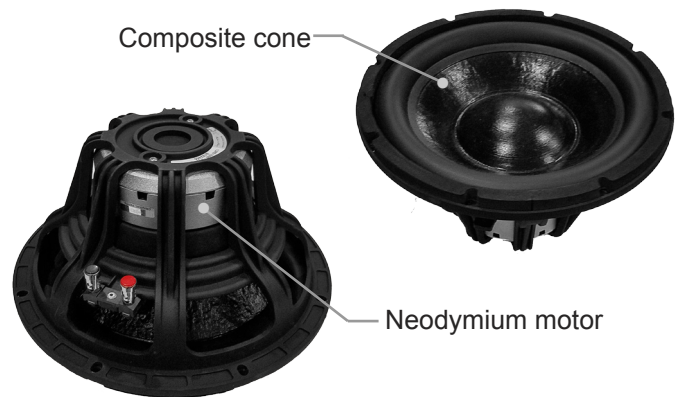

Immersive HD Model 112HD

Features:

- All weather long throw woofer featuring a super stiff composite cone, large rubber surround, massive internal neodymium motor structure in a vented enclosure
- 18mm Baltic Birch enclosure
- Built in industry rated 3/8-16 fly points
- Multi position (side, top, or bottom) rubber feet for vibration free surface placement (Included)
- Integrated handles for easy transport
- All stainless-steel hardware

The 112HD Compact Subwoofer delivers high-output, low frequency reinforcement when space is at a premium.

Description:

The 112HD is a high definition compact subwoofer, featuring a high power 12" long throw, low frequency transducers. The uniquely braced 18mm Baltic Birch enclosure has been designed to achieve maximum extension and tight bass response.

The Model 112HD Subwoofer has been designed for portability as well as permanent installations with integrated 3/8-16 fly points. Engineered to compliment our model 6.5HD loudspeakers and Line Array systems. Delivering punch, high impact clean tight bass.

Weatherized Finish for protected outdoor areas is available **Model 112HD-WF**

Detail / Powdercoated Grill

112HD Specifications

System Type	Vented alignment subwoofer
Driver Components	All-weather 12" long throw woofer
Crossover	Recommended HPF= 35hz 12db per octave Butterworth
Frequency Response	33hz - 300hz (-10db) 41hz – 300hz (+/- 3db)
Maximum SPL	123db Continuous, 129db Peak
Sensitivity, 1m/2.83V	93 dB
Power Handling	1000W AES, 4000W Peak
Rated Impedance	8 Ohms
Input Connectors	Screw terminal barrier strip / 2 x NL4 Speakon connector
Enclosure	18mm Baltic Birch, ported
Mounting	16 internal 3/8-16 fly points
Dimensions, (H x W) inches (mm)	18" (45.7cm) x 14" (35.6cm) x 19" (48.3cm)
Weight, net / shipping	55 lbs (25kg) / 61 lbs (27.6kg)
Warranty	Limited 3-year warranty