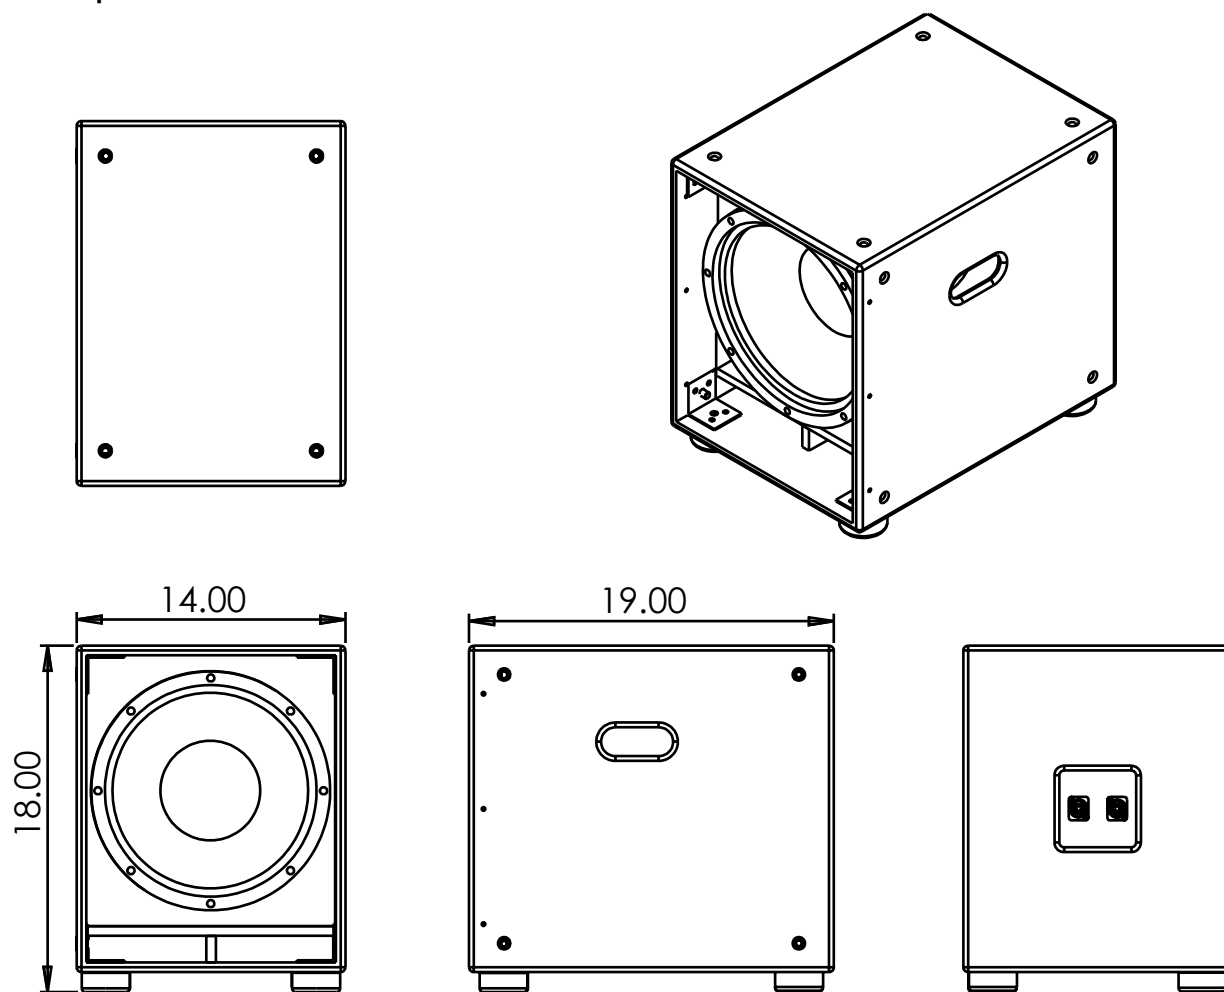

112HD Specifications

System Type	Vented alignment subwoofer
Driver Components	All-weather 12" long throw woofer
Crossover	Recommended HPF= 35hz 12db per octave Butterworth
Frequency Response	33hz - 300hz (-10db) 41hz – 300hz (+/- 3db)
Maximum SPL	123db Continuous, 129db Peak
Sensitivity, 1m/2.83V	93 dB
Power Handling	1000W AES, 4000W Peak
Rated Impedance	8 Ohms
Input Connectors	Screw terminal barrier strip / 2 x NL4 Speakon connector
Enclosure	18mm Baltic Birch, ported
Mounting	16 internal 3/8-16 fly points
Dimensions, (H x W) inches (mm)	18" (45.7cm) x 14" (35.6cm) x 19" (48.3cm)
Weight, net / shipping	55 lbs (25kg) / 61 lbs (27.6kg)
Warranty	Limited 3-year warranty