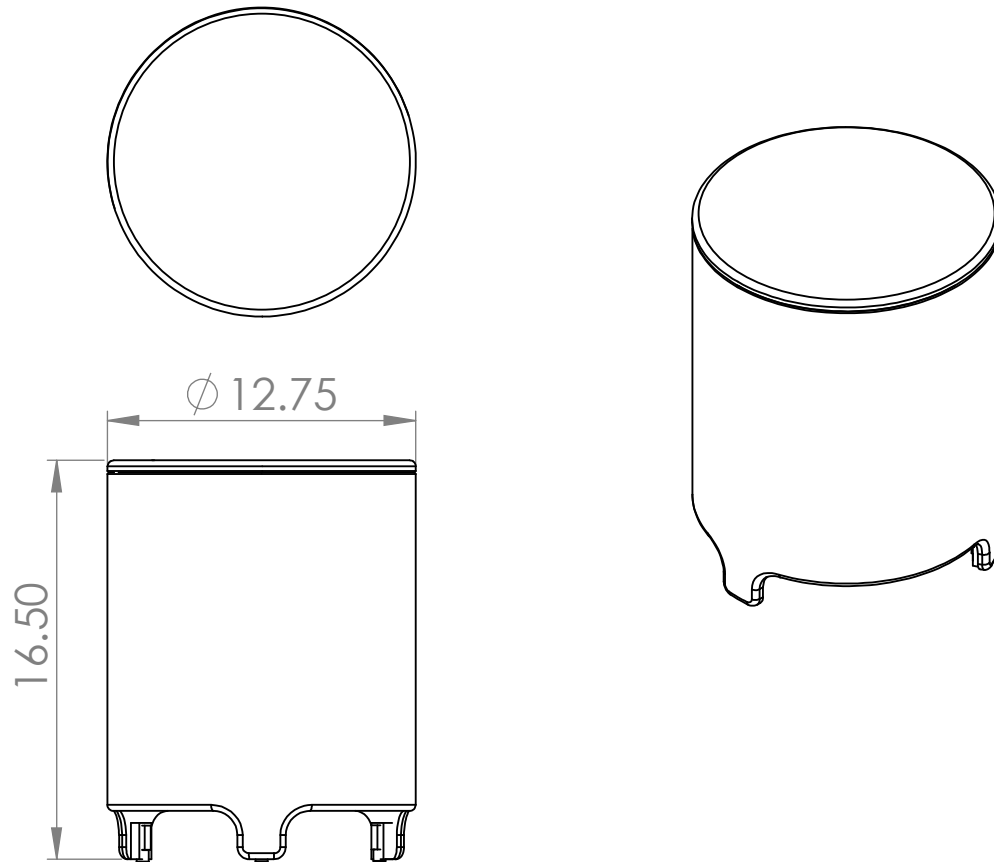

10HDR-AW Specifications

System Type	Vented alignment subwoofer
Driver Components	All-weather 10" long throw woofer
Crossover	Recommended HPF=37hz 12db per octave Butterworth
Frequency Response	35hz - 300Hz (-10db) 50hz – 300hz +/- 3db
Maximum SPL	118db Continuous, 124db Peak
Sensitivity, 1m/2.83V	93 dB
Power Handling	300W AES, 1200W Peak
Rated Impedance	8 Ohms
Input Connectors	24" x 12awg pigtail with water proof wire nuts
Enclosure	Ported composite
Dimensions, (H x W) inches (mm)	16.5" (41.9cm) x 12.75" (32.4cm)
Weight, net / shipping	29Lbs (13.2kg) / 34lbs (15.4kg)
Warranty	Limited 3-year warranty