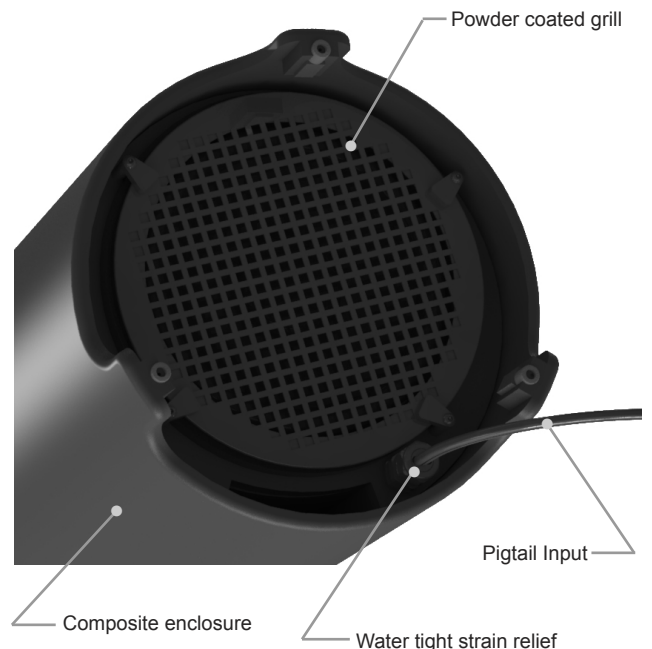

Applications:

- For any permanent outdoor installation
- Backyard landscapes, patio and pool areas
- Houses of Worship
- Performing Arts Theaters
- Athletic Facilities
- Convention Centers
- Theme Parks
- Museums
- Airports & Train Stations
- Challenging Acoustic Spaces
- Multi-Purpose Venues
- Audio, Video Production