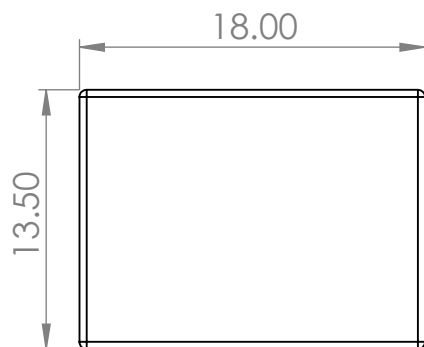

Applications:

Residential or Commercial landscape Hard surfaces
or in planting beds with a paver as the hard surface.

S28BP-AW Specifications

System Type	Bandpass parallel double tuned subwoofer
Driver Components	2 x 8" composite cone long throw woofers (All Weather)
Frequency Range	40hz – 150hz
Maximum SPL	118db Continuous, 124db Peak
Sensitivity, 2.83v/1 meter	95 dB
Power Handling	200w AES, 400w Program, 800w Peak
Rated Impedance	Dual 8 Ohms, Stereo
Input Connectors	Dual 18" pigtail with water proof wire-nuts
Enclosure	IP-65 rated all weather composite
Dimensions, (H x W x D) inches (mm)	11.00" (27.9cm) x 18.00" (45.7cm) x 13.50 (34.3cm)
Weight, net / shipping	49Lbs (22.2kg) / 56lbs (25.4kg)
Warranty	Limited 3-year warranty