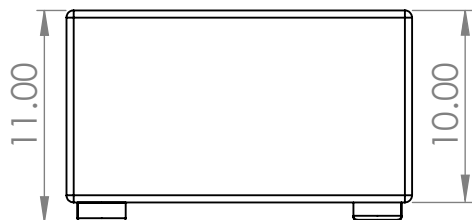

Features:

- Low profile all weather down firing composite enclosure IP-65
- All weather long throw woofers featuring stiff composite cones and rubber surrounds.
- Stainless steel hardware
- Included rubber feet for vibration and skid free operation on hard surfaces
- Dual pigtail wire input with water proof wire nuts for simple hookup.
- No additional amplifier, electronics or processing required, simple stereo parallel hook up to existing system.

Applications:

Residential or Commercial landscape Hard surfaces
or in planting beds with a paver as the hard surface.

S28BP-AW Specifications

System Type	Bandpass parallel double tuned subwoofer
Driver Components	2 x 8" composite cone long throw woofers (All Weather)
Frequency Range	40hz – 150hz
Maximum SPL	118db Continuous, 124db Peak
Sensitivity, 2.83v/1 meter	95 dB
Power Handling	200w AES, 400w Program, 800w Peak
Rated Impedance	Dual 8 Ohms, Stereo
Input Connectors	Dual 18" pigtail with water proof wire-nuts
Enclosure	IP-65 rated all weather composite
Dimensions, (H x W x D) inches (mm)	11.00" (27.9cm) x 18.00" (45.7cm) x 13.50 (34.3cm)
Weight, net / shipping	49Lbs (22.2kg) / 56lbs (25.4kg)
Warranty	Limited 3-year warranty