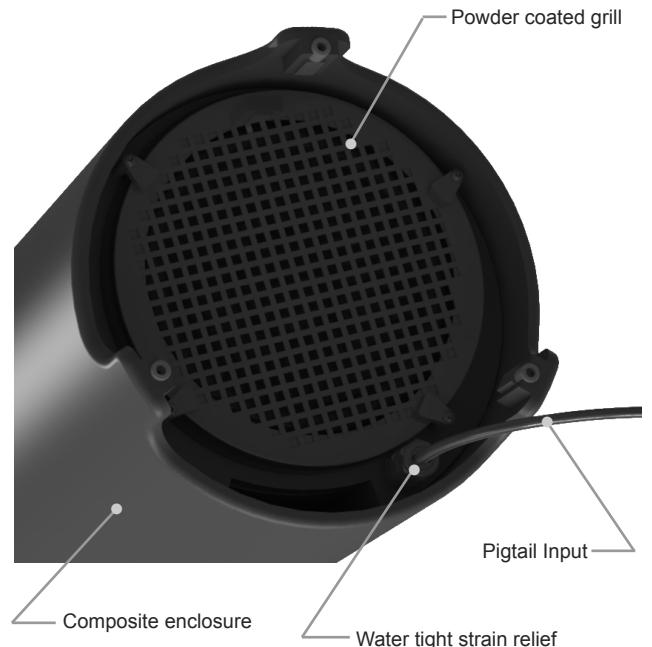

Applications:

- For any permanent outdoor installation
- Backyard landscapes, patio and pool areas
- Houses of Worship
- Performing Arts Theaters
- Athletic Facilities
- Convention Centers
- Theme Parks
- Museums
- Airports & Train Stations
- Challenging Acoustic Spaces
- Multi-Purpose Venues
- Audio, Video Production