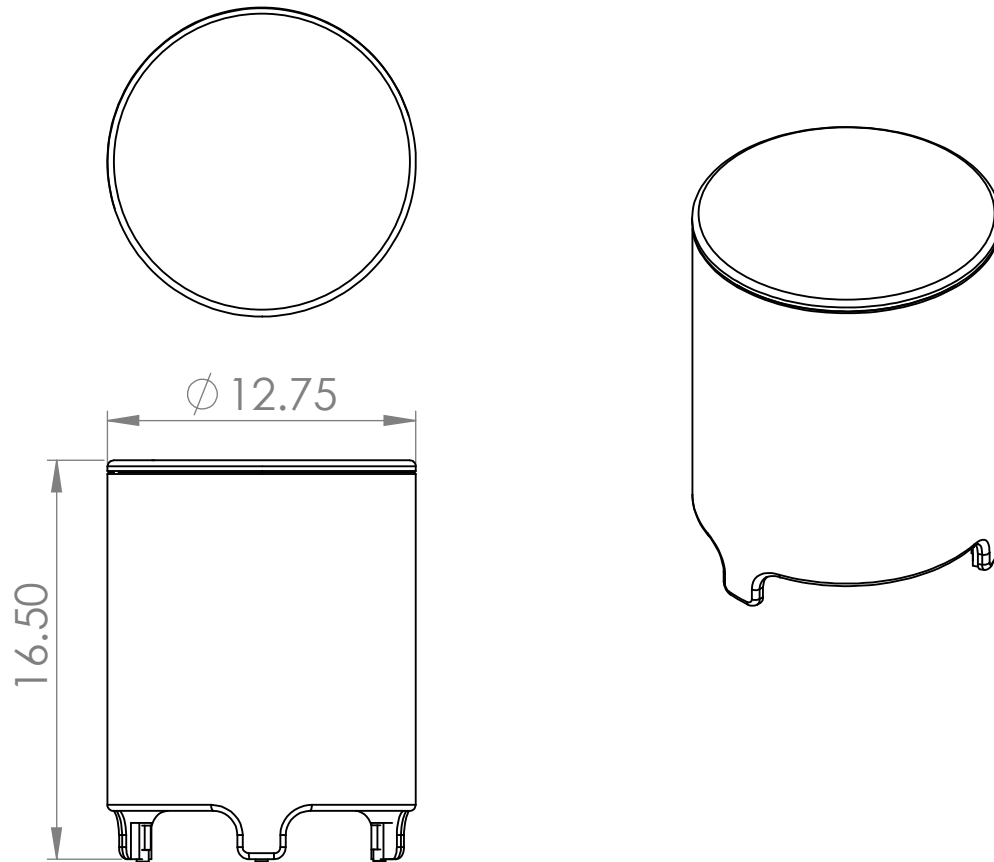

10HDR-AW Specifications

System Type	Vented alignment subwoofer
Driver Components	All-weather 10" long throw woofer
Crossover	Recommended HPF=37hz 12db per octave Butterworth
Frequency Response	35hz - 300Hz (-10db) 50hz – 300hz +/- 3db
Maximum SPL	118db Continuous, 124db Peak
Sensitivity, 1m/2.83V	93 dB
Power Handling	300W AES, 600W Program, 1200W Peak
Recommended Amplifier Power	300W - 1200W @ 8 ohms
Rated Impedance	8 Ohms
Input Connectors	24" x 12awg pigtail with water proof wire nuts
Enclosure	Ported composite
Dimensions, (H x W) inches (mm)	16.5" (41.9cm) x 12.75" (32.4cm)
Weight, net / shipping	29Lbs (13.2kg) / 34lbs (15.4kg)
Warranty	Limited 3-year warranty