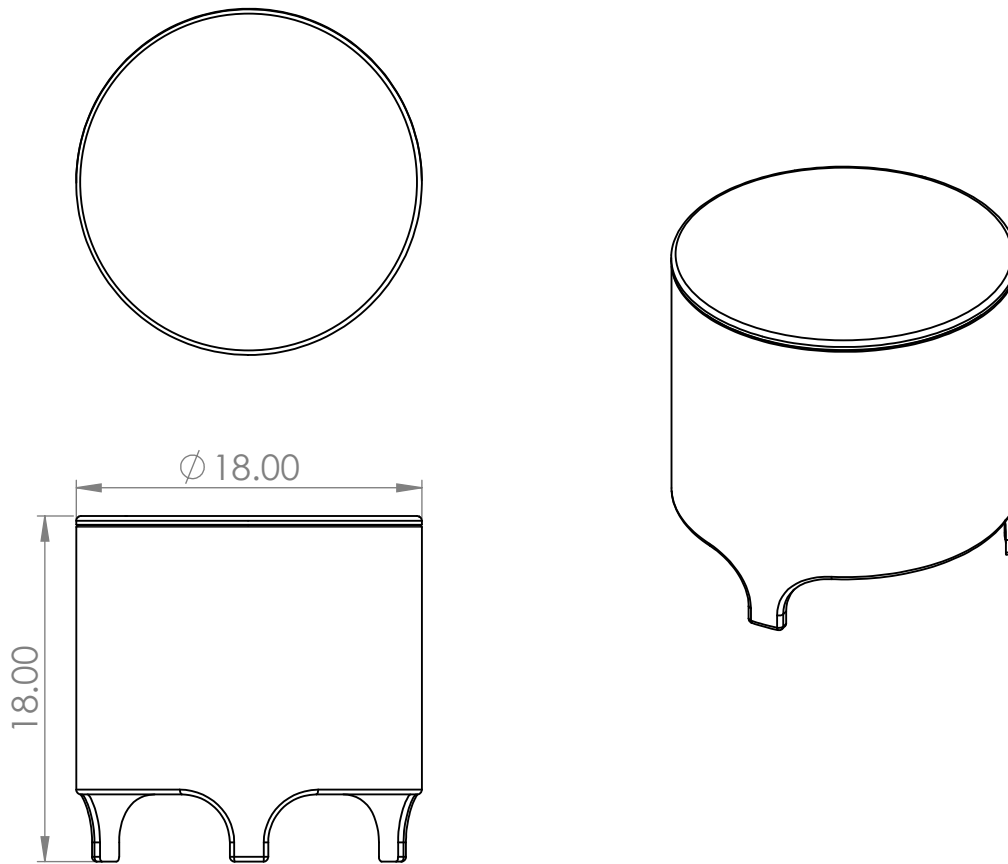

12HDR-AW-70V Specifications

System Type	Vented alignment subwoofer
Driver Components	All-weather 12" long throw woofer
Crossover	Recommended HPF=25hz 12db per octave Butterworth
Frequency Response	32hz - 300Hz (-10db) 40hz – 300hz +/- 3db
Maximum SPL	123db Continuous, 129db Peak
Sensitivity, 1m/2.83V	93 dB
Power Handling	1000W AES, 2000W Program, 4000W Peak
Recommended Amplifier Power	300 watts minimum
Transformer	70 volt 300 watt
Input Connectors	24" x 12awg pigtail with water proof wire nuts
Enclosure	Ported composite
Dimensions, (H x W) inches (mm)	18" (45.7cm) x 18" (45.7cm)
Weight, net	59Lbs (26.7kg) / 69Lbs (31.2kg)
Warranty	Limited 3-year warranty