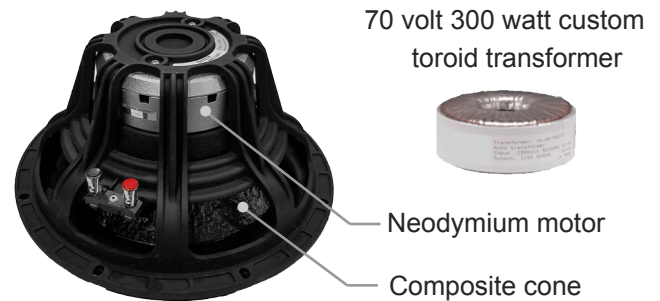

Immersive HD Model 12HDR-AW-70V

Description:

The 12HDR-AW-70V is an all-weather high definition compact subwoofer, featuring a high power 12" long throw all weather low frequency transducer. High-performance custom built 70 volt 300 watt toroid transformer, low insertion loss and linear response. The ported composite enclosure as well as all components are designed to withstand the harshest of environmental conditions in any permanent outdoor installation.

The Model 12HDR-AW-70V Subwoofer delivers the punch, impact and clean tight bass necessary for outdoor installations. The perfect compliment to our Model 6.5HD Loudspeakers to deliver the ultimate in "High Definition" audio for any outdoor environment. Backyard landscapes, patio and pool areas will come alive with unparalleled clarity and detailed sound, engineered to give you years of listening satisfaction and pleasure.

Features:

- All weather long throw woofer featuring a super stiff composite cone, large rubber surround, massive internal neodymium motor structure in a tuned, down firing enclosure
- All weather robust enclosure IP-26 per IEC529
- Cylindrical design reduces standing waves
- Included rubber feet for vibration and skid free operation on hard surfaces
- All stainless-steel hardware
- 70 volt 300 watt custom toroid transformer

Applications:

- For any permanent outdoor installation
- Backyard landscapes, patio and pool areas
- Houses of Worship
- Performing Arts Theaters
- Athletic Facilities
- Convention Centers
- Theme Parks
- Museums
- Airports & Train Stations
- Challenging Acoustic Spaces
- Multi-Purpose Venues
- Audio, Video Production