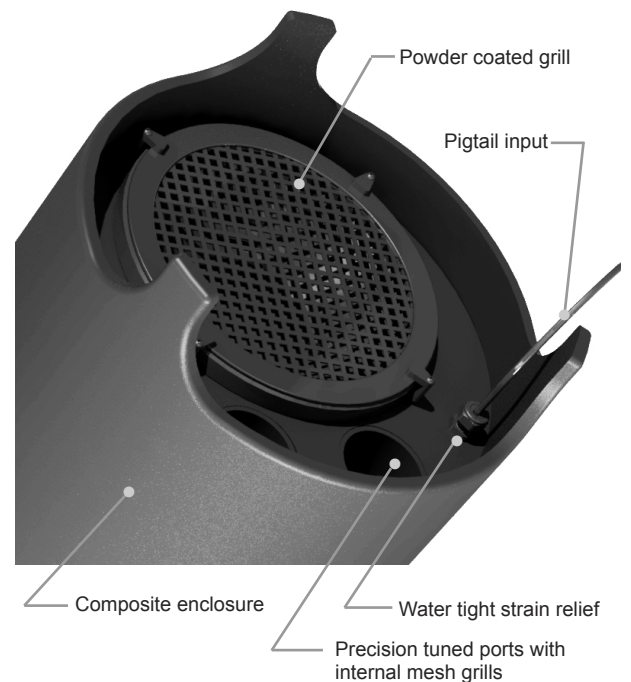

Immersive HD Model 12HDR-AW-70V

Description:

The 12HDR-AW-70V is an all-weather high definition compact subwoofer, featuring a high power 12" long throw all weather low frequency transducer. High-performance custom built 70 volt 300 watt toroid transformer, low insertion loss and linear response. The ported composite enclosure as well as all components are designed to withstand the harshest of environmental conditions in any permanent outdoor installation.

The Model 12HDR-AW-70V Subwoofer delivers the punch, impact and clean tight bass necessary for outdoor installations. The perfect compliment to our Model 6.5HD Loudspeakers to deliver the ultimate in "High Definition" audio for any outdoor environment. Backyard landscapes, patio and pool areas will come alive with unparalleled clarity and detailed sound, engineered to give you years of listening satisfaction and pleasure.

Features:

- All weather long throw woofer featuring a super stiff composite cone, large rubber surround, massive internal neodymium motor structure in a tuned, down firing enclosure
- All weather robust enclosure IP-26 per IEC529
- Cylindrical design reduces standing waves
- Included rubber feet for vibration and skid free operation on hard surfaces
- All stainless-steel hardware
- 70 volt 300 watt custom toroid transformer

Applications:

- For any permanent outdoor installation
- Backyard landscapes, patio and pool areas
- Houses of Worship
- Performing Arts Theaters
- Athletic Facilities
- Convention Centers
- Theme Parks
- Museums
- Airports & Train Stations
- Challenging Acoustic Spaces
- Multi-Purpose Venues
- Audio, Video Production