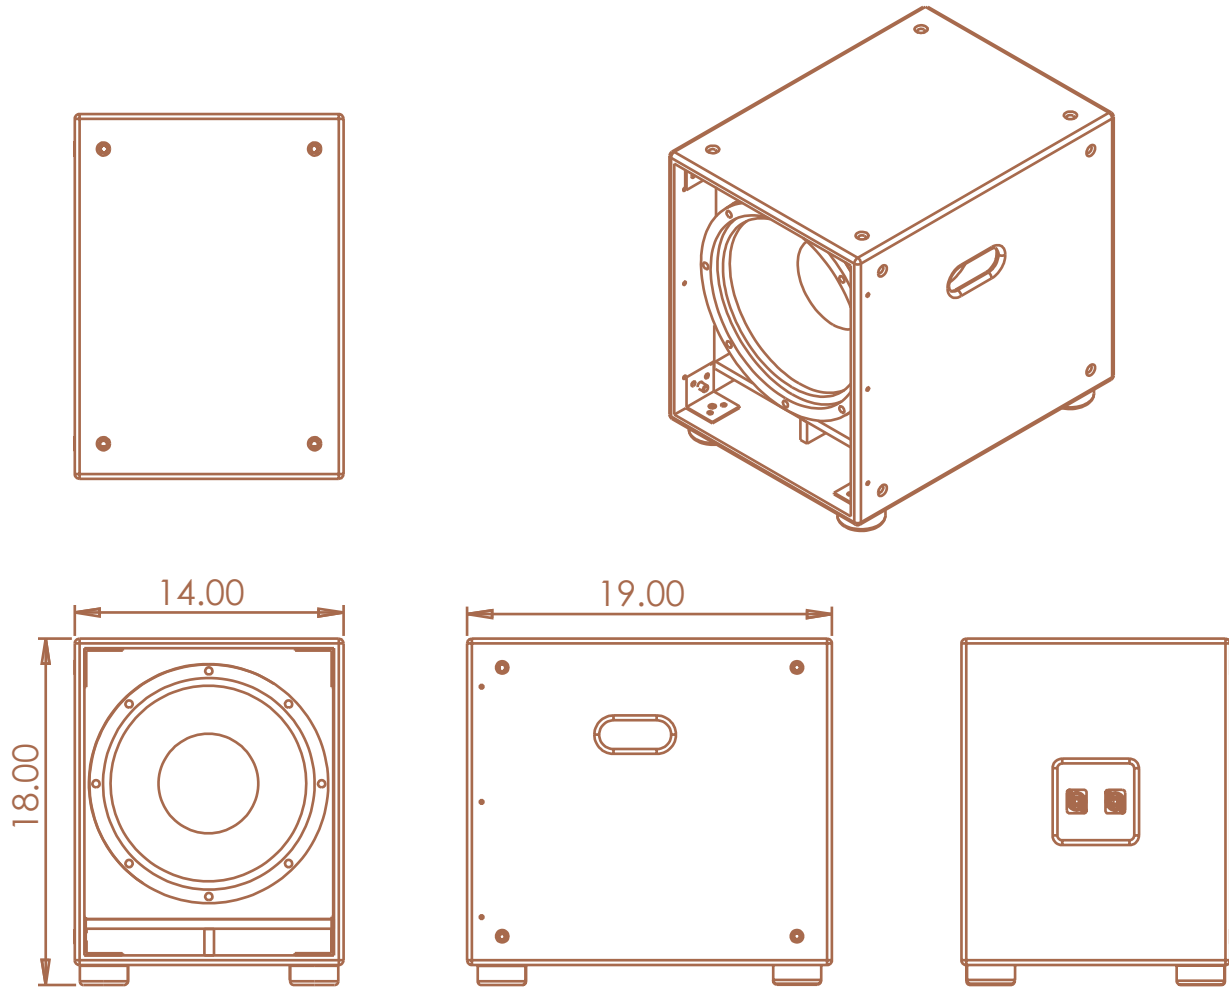

Immersive HD 112HD Subwoofer

SPECIFICATIONS

System Type	Compact vented composite subwoofer
Driver Components	All-Weather 12" long throw woofer
Crossover	Recommended LPF=80-120hz HPF=25hz
Frequency Response	30hz - 200Hz
Maximum SPL	123db Continuous, 129db Peak
Sensitivity, 1m/2.83V	93 dB
Power Handling	1000W AES, 2000W Program, 4000W Peak
Recommended Amplifier Power	1000 W - 4000W @ 8 Ohms
Rated Impedance	8 Ohms
Input Connectors	Screw terminal barrier strip / 2 x NL4 Speakon connector
Enclosure	18mm Baltic Birch, ported (AW) All-weather, ported
Mounting Options	16 internal 10mm ATM fly points
Dimensions, (H x W x D) inches (mm)	18" (45.7cm) x 14" (35.6cm) x 19" (48.3cm)
Weight, net	68 Lbs (31kg)
Warranty	Limited 3-year warranty