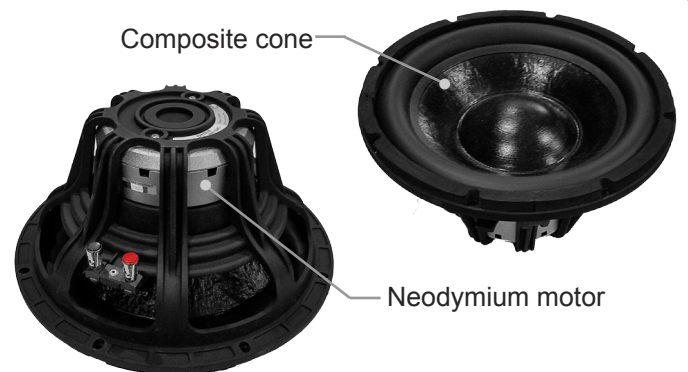

Immersive HD Model 12HDR-AW

Description:

The 12HDR-AW is an all-weather high definition compact subwoofer, featuring a high power 12" long throw all weather low frequency transducer. The ported composite enclosure as well as all components are designed to withstand the harshest of environmental conditions in any permanent outdoor installation.

The Model 12HDR-AW Subwoofer delivers the punch, impact and clean tight bass necessary for outdoor installations. The perfect compliment to our Model 6.5HD Loudspeakers to deliver the ultimate in "High Definition" audio for any outdoor environment. Backyard landscapes, patio and pool areas will come alive with unparalleled clarity and detailed sound, engineered to give you years of listening satisfaction and pleasure.

Features:

- All weather long throw woofer featuring a super stiff composite cone, large rubber surround, massive internal neodymium motor structure in a tuned, down firing enclosure
- All weather robust enclosure IP-26 per IEC529
- Cylindrical design reduces standing waves
- Included rubber feet for vibration and skid free operation on hard surfaces
- All stainless-steel hardware

Applications:

- For any permanent outdoor installation
- Backyard landscapes, patio and pool areas
- Houses of Worship
- Performing Arts Theaters
- Athletic Facilities
- Convention Centers
- Theme Parks
- Museums
- Airports & Train Stations
- Challenging Acoustic Spaces
- Multi-Purpose Venues
- Audio, Video Production