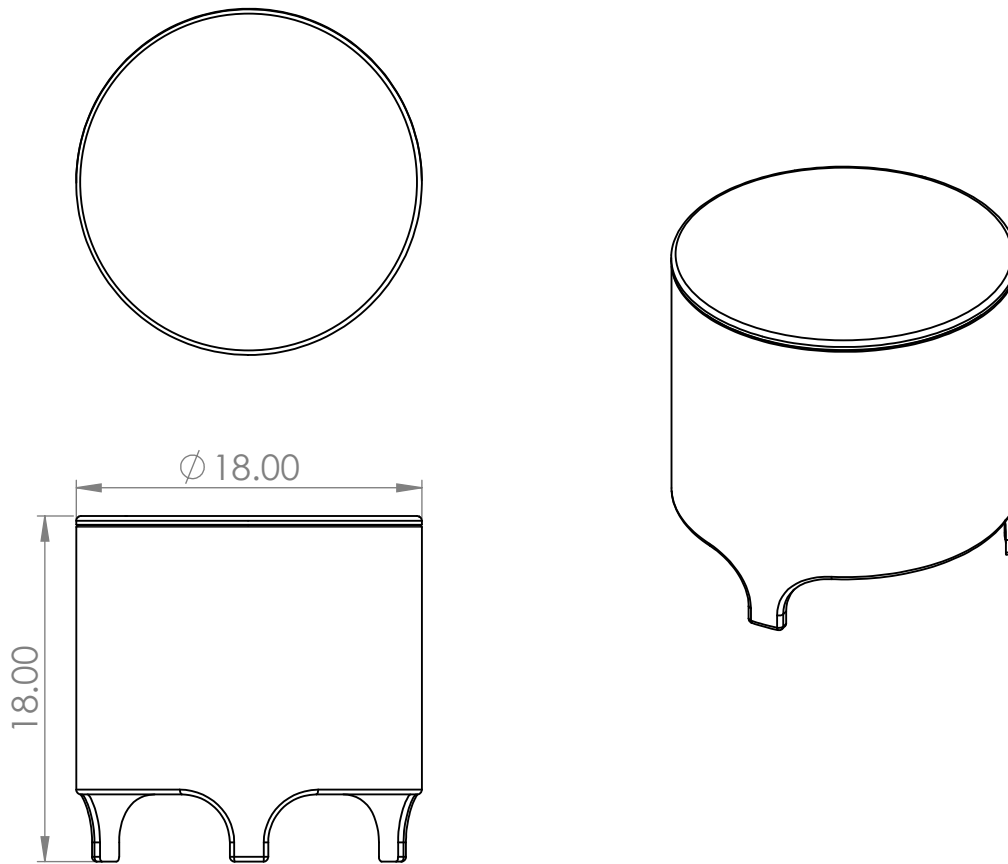

12HDR-AW Specifications

System Type	Vented alignment subwoofer
Driver Components	All-weather 12" long throw woofer
Crossover	Recommended HPF= 30hz 12db per octave Butterworth
Frequency Response	33hz - 300hz (-10db) 41hz – 300hz (+/- 3db)
Maximum SPL	123db Continuous, 129db Peak
Sensitivity, 1m/2.83V	93 dB
Power Handling	1000W AES, 4000W Peak
Rated Impedance	8 Ohms
Input Connectors	24" x 12awg pigtail with water proof wire nuts
Enclosure	Ported composite
Dimensions, (H x W) inches (mm)	18" (45.7cm) x 18" (45.7cm)
Weight, net / shipping	54lbs (24.5kg) / 64 lbs (29kg)
Warranty	Limited 3-year warranty