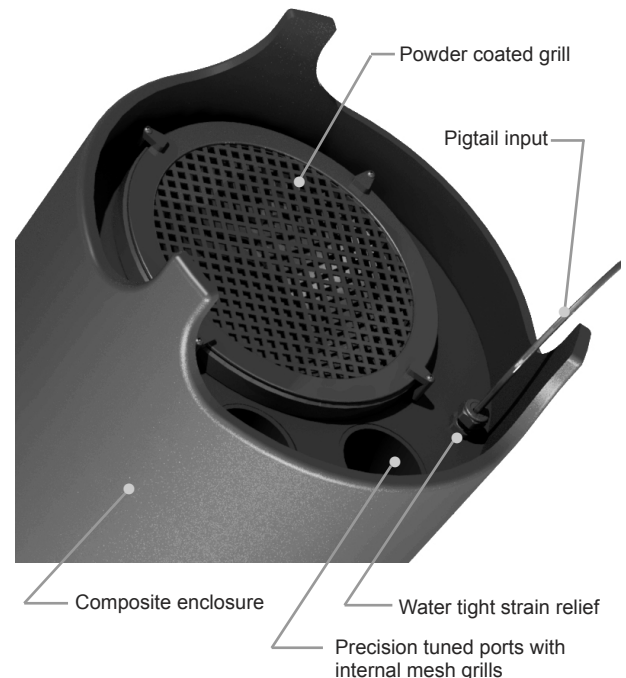

Immersive HD Model 12HDR-AW

Description:

The 12HDR-AW is an all-weather high definition compact subwoofer, featuring a high power 12" long throw all weather low frequency transducer. The ported composite enclosure as well as all components are designed to withstand the harshest of environmental conditions in any permanent outdoor installation.

The Model 12HDR-AW Subwoofer delivers the punch, impact and clean tight bass necessary for outdoor installations. The perfect compliment to our Model 6.5HD Loudspeakers to deliver the ultimate in "High Definition" audio for any outdoor environment. Backyard landscapes, patio and pool areas will come alive with unparalleled clarity and detailed sound, engineered to give you years of listening satisfaction and pleasure.

Features:

- All weather long throw woofer featuring a super stiff composite cone, large rubber surround, massive internal neodymium motor structure in a tuned, down firing enclosure
- All weather robust enclosure IP-26 per IEC529
- Cylindrical design reduces standing waves
- Included rubber feet for vibration and skid free operation on hard surfaces
- All stainless-steel hardware

Applications:

- For any permanent outdoor installation
- Backyard landscapes, patio and pool areas
- Houses of Worship
- Performing Arts Theaters
- Athletic Facilities
- Convention Centers
- Theme Parks
- Museums
- Airports & Train Stations
- Challenging Acoustic Spaces
- Multi-Purpose Venues
- Audio, Video Production