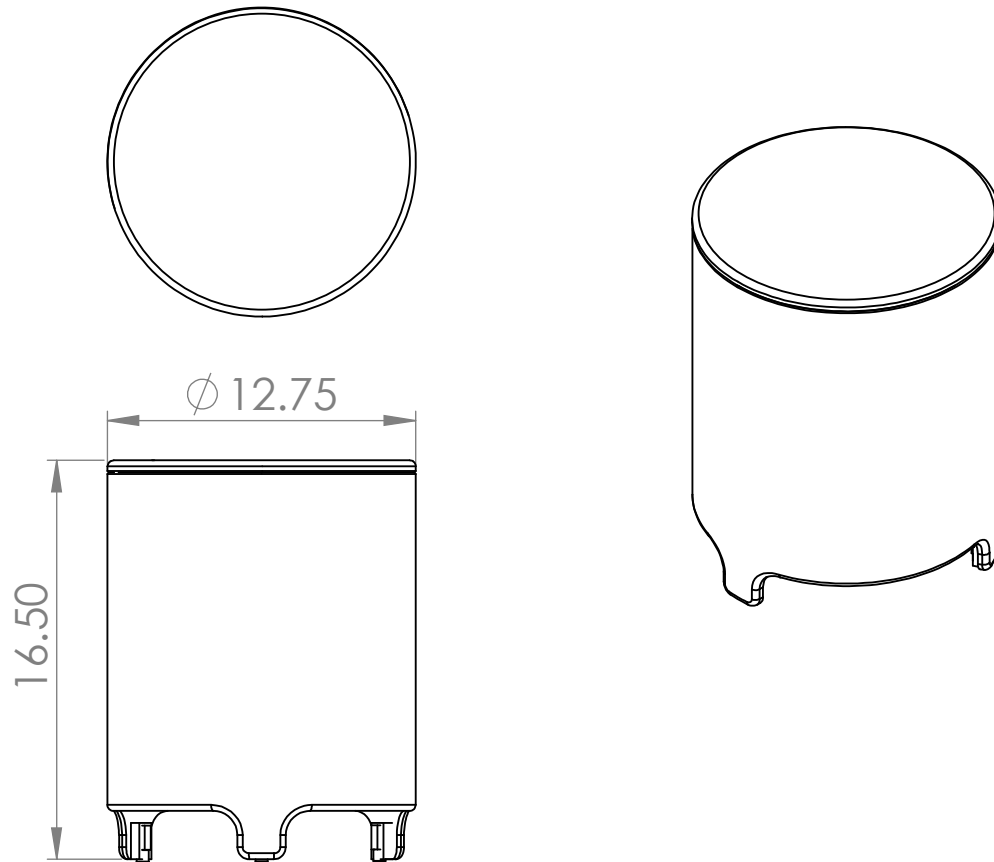

10HDR-AW Specifications

System Type	Vented alignment subwoofer
Driver Components	All-weather 10" long throw woofer
Crossover	Recommended HPF=37hz 12db per octave Butterworth
Frequency Response	35hz - 300Hz (-10db) 50hz – 300hz +/- 3db
Maximum SPL	123db Continuous, 129db Peak
Sensitivity, 1m/2.83V	93 dB
Power Handling	300W AES, 600W Program, 1200W Peak
Recommended Amplifier Power	300 watts minimum
Rated Impedance	8 Ohms
Input Connectors	24" x 12awg pigtail with water proof wire nuts
Enclosure	Ported composite
Dimensions, (H x W) inches (mm)	16.5" (41.9cm) x 12.75" (32.4cm)
Weight, net / shipping	29Lbs (13.2kg) / 34lbs (15.4kg)
Warranty	Limited 3-year warranty